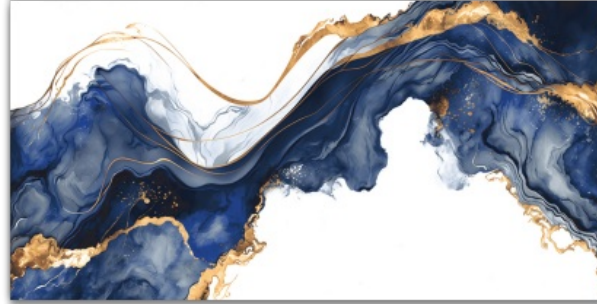

TRAVEX MULTY

SIZE

600 X 1200 MM

SURFACE

High Glossy

THICKNESS

8.5 MM

RANDOM

3