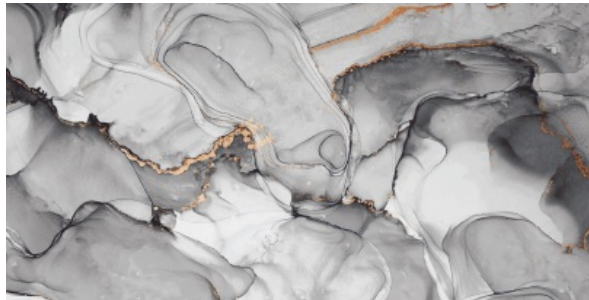

AERONI BLACK

SIZE

600 X 1200 MM

SURFACE

High Glossy

THICKNESS

8.5 MM

RANDOM

4