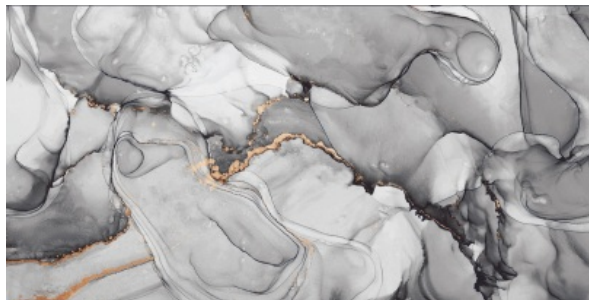

AERONI BLACK

SIZE

600 X 1200 MM

SURFACE

High Glossy

THICKNESS

8.5 MM

RANDOM

4