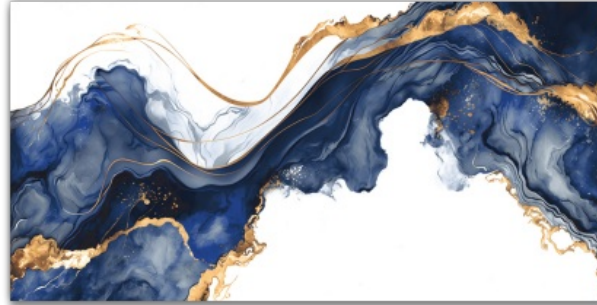

TRAVEX MULTY

SIZE

600 X 1200 MM

SURFACE

High Glossy

THICKNESS

8.5 MM

RANDOM

3