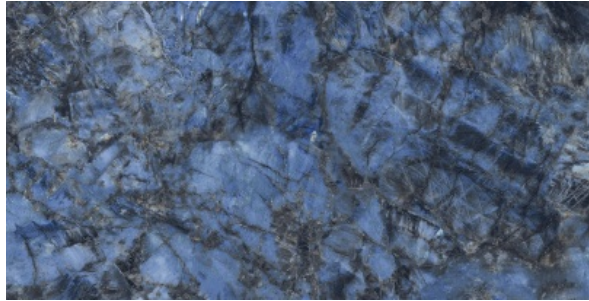

# FLORIAN

---

FLORIAN DK

**SIZE**

600 X 1200 MM

FLORIAN HL

**SURFACE**

High Glossy