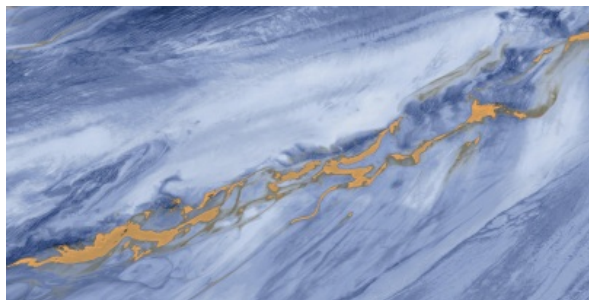

SENTOS BLUE

SIZE

600 X 1200 MM

SURFACE

High Glossy

THICKNESS

8.5 MM

RANDOM

4