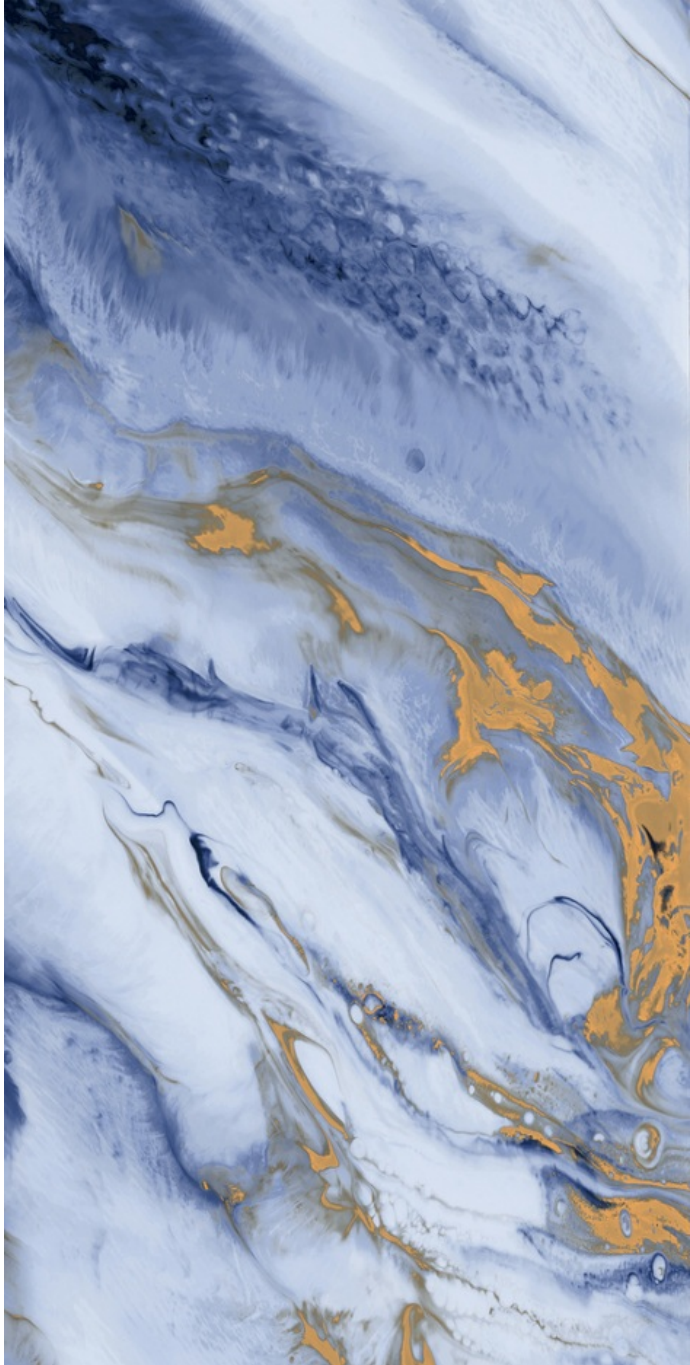

SENTOS BLUE

SIZE

600 X 1200 MM

SURFACE

High Glossy

THICKNESS

8.5 MM

RANDOM

4