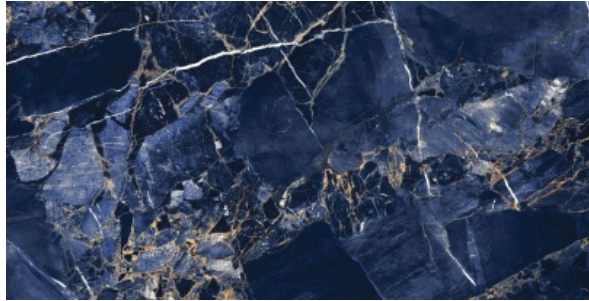

AVE ROYALBLUE

SIZE

600 X 1200 MM

SURFACE

High Glossy

THICKNESS

8.5 MM

RANDOM

5