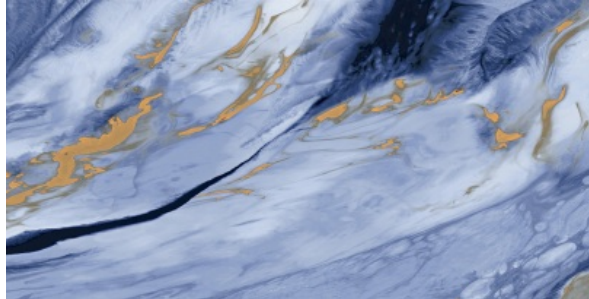

SENTOS BLUE

SIZE

600 X 1200 MM

SURFACE

High Glossy

THICKNESS

8.5 MM

RANDOM

4