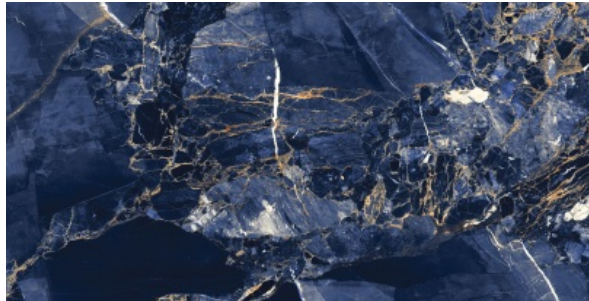

AVE ROYALBLUE

SIZE

600 X 1200 MM

SURFACE

High Glossy

THICKNESS

8.5 MM

RANDOM

5