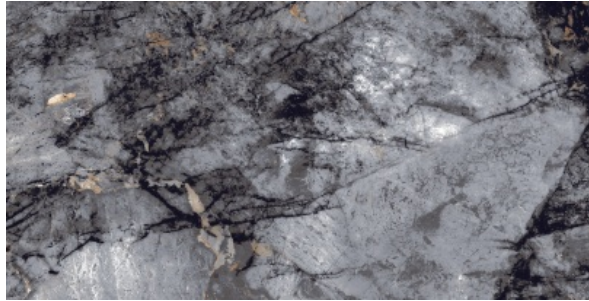

AMAZO SILVER

SIZE

600 X 1200 MM

SURFACE

High Glossy

THICKNESS

8.5 MM

RANDOM

4